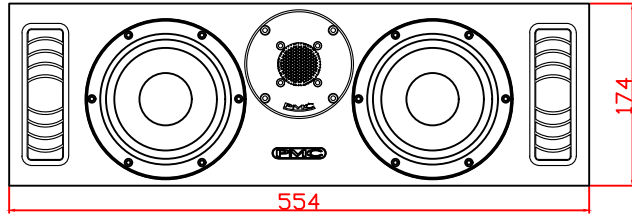

Weight: Approx 10.0kg
each

SPEAKER

FRONT

SIDE

REAR

GRILLE

FRONT

SIDE

ALL DIMENSIONS IN MILLIMETRES

THE PROFESSIONAL MONITOR COMPANY
Holme Court
Biggleswade, Bedfordshire SG18 9ST
TEL: 01767 686300 FAX: 0870 4441045

DATE	INIT	All Tolerances +/-0.2mm unless otherwise stated	TITLE	
02/07/20	AW		25.Ci Centre	
APPROVED		PROJECT HiFi	DRAWING NO.	
ISSUE 1			SHEET	
ISSUE 2			/	
ISSUE 3				