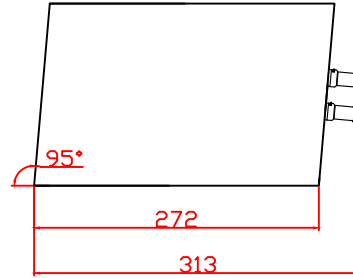

Weight: Approx 10.0kg
each

SPEAKER

FRONT

SIDE

REAR

GRILLE

FRONT

SIDE

ALL DIMENSIONS IN MILLIMETRES

THE PROFESSIONAL MONITOR COMPANY
Holme Court
Biggleswade, Bedfordshire SG18 9ST
TEL: 01767 686300 FAX: 0870 4441045

DATE	INIT	All Tolerances +/-0.2mm unless otherwise stated	TITLE	
02/07/20	AW		25.Ci Centre	
APPROVED		PROJECT HiFi	DRAWING NO.	
ISSUE 1			SHEET	
ISSUE 2			/	
ISSUE 3				