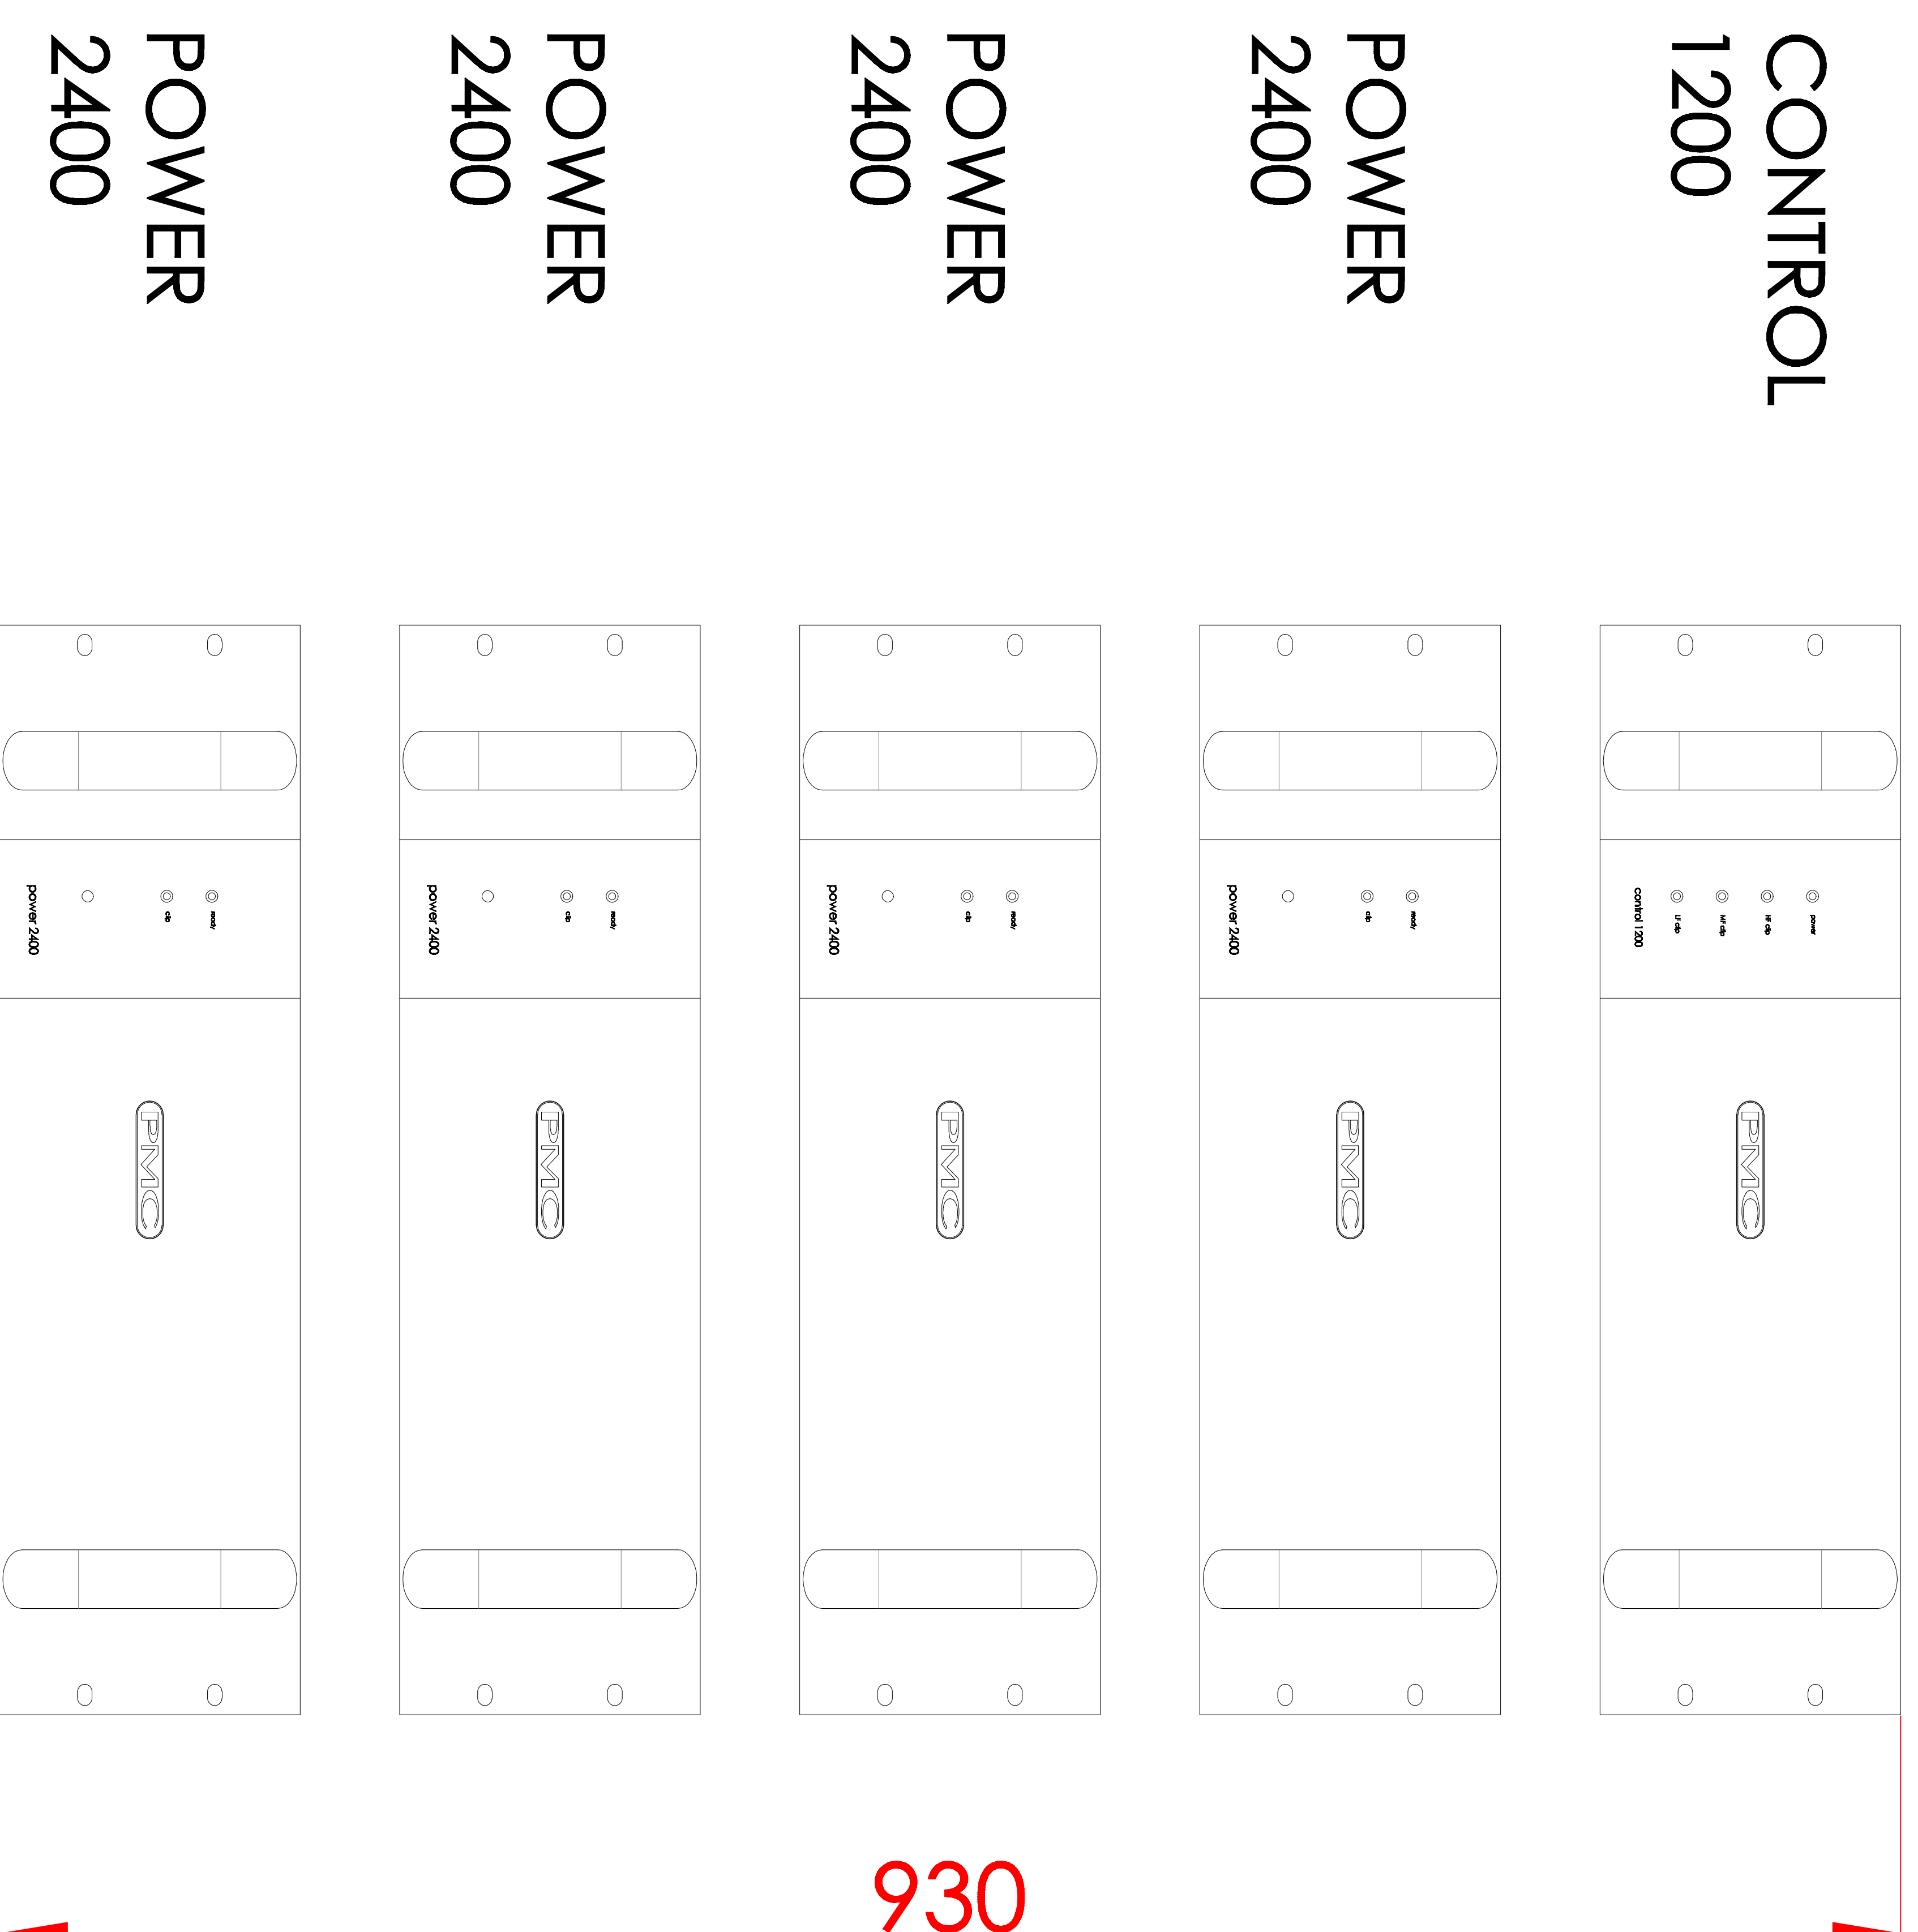

Right Channel

Front

Rear

Depth is 450mm