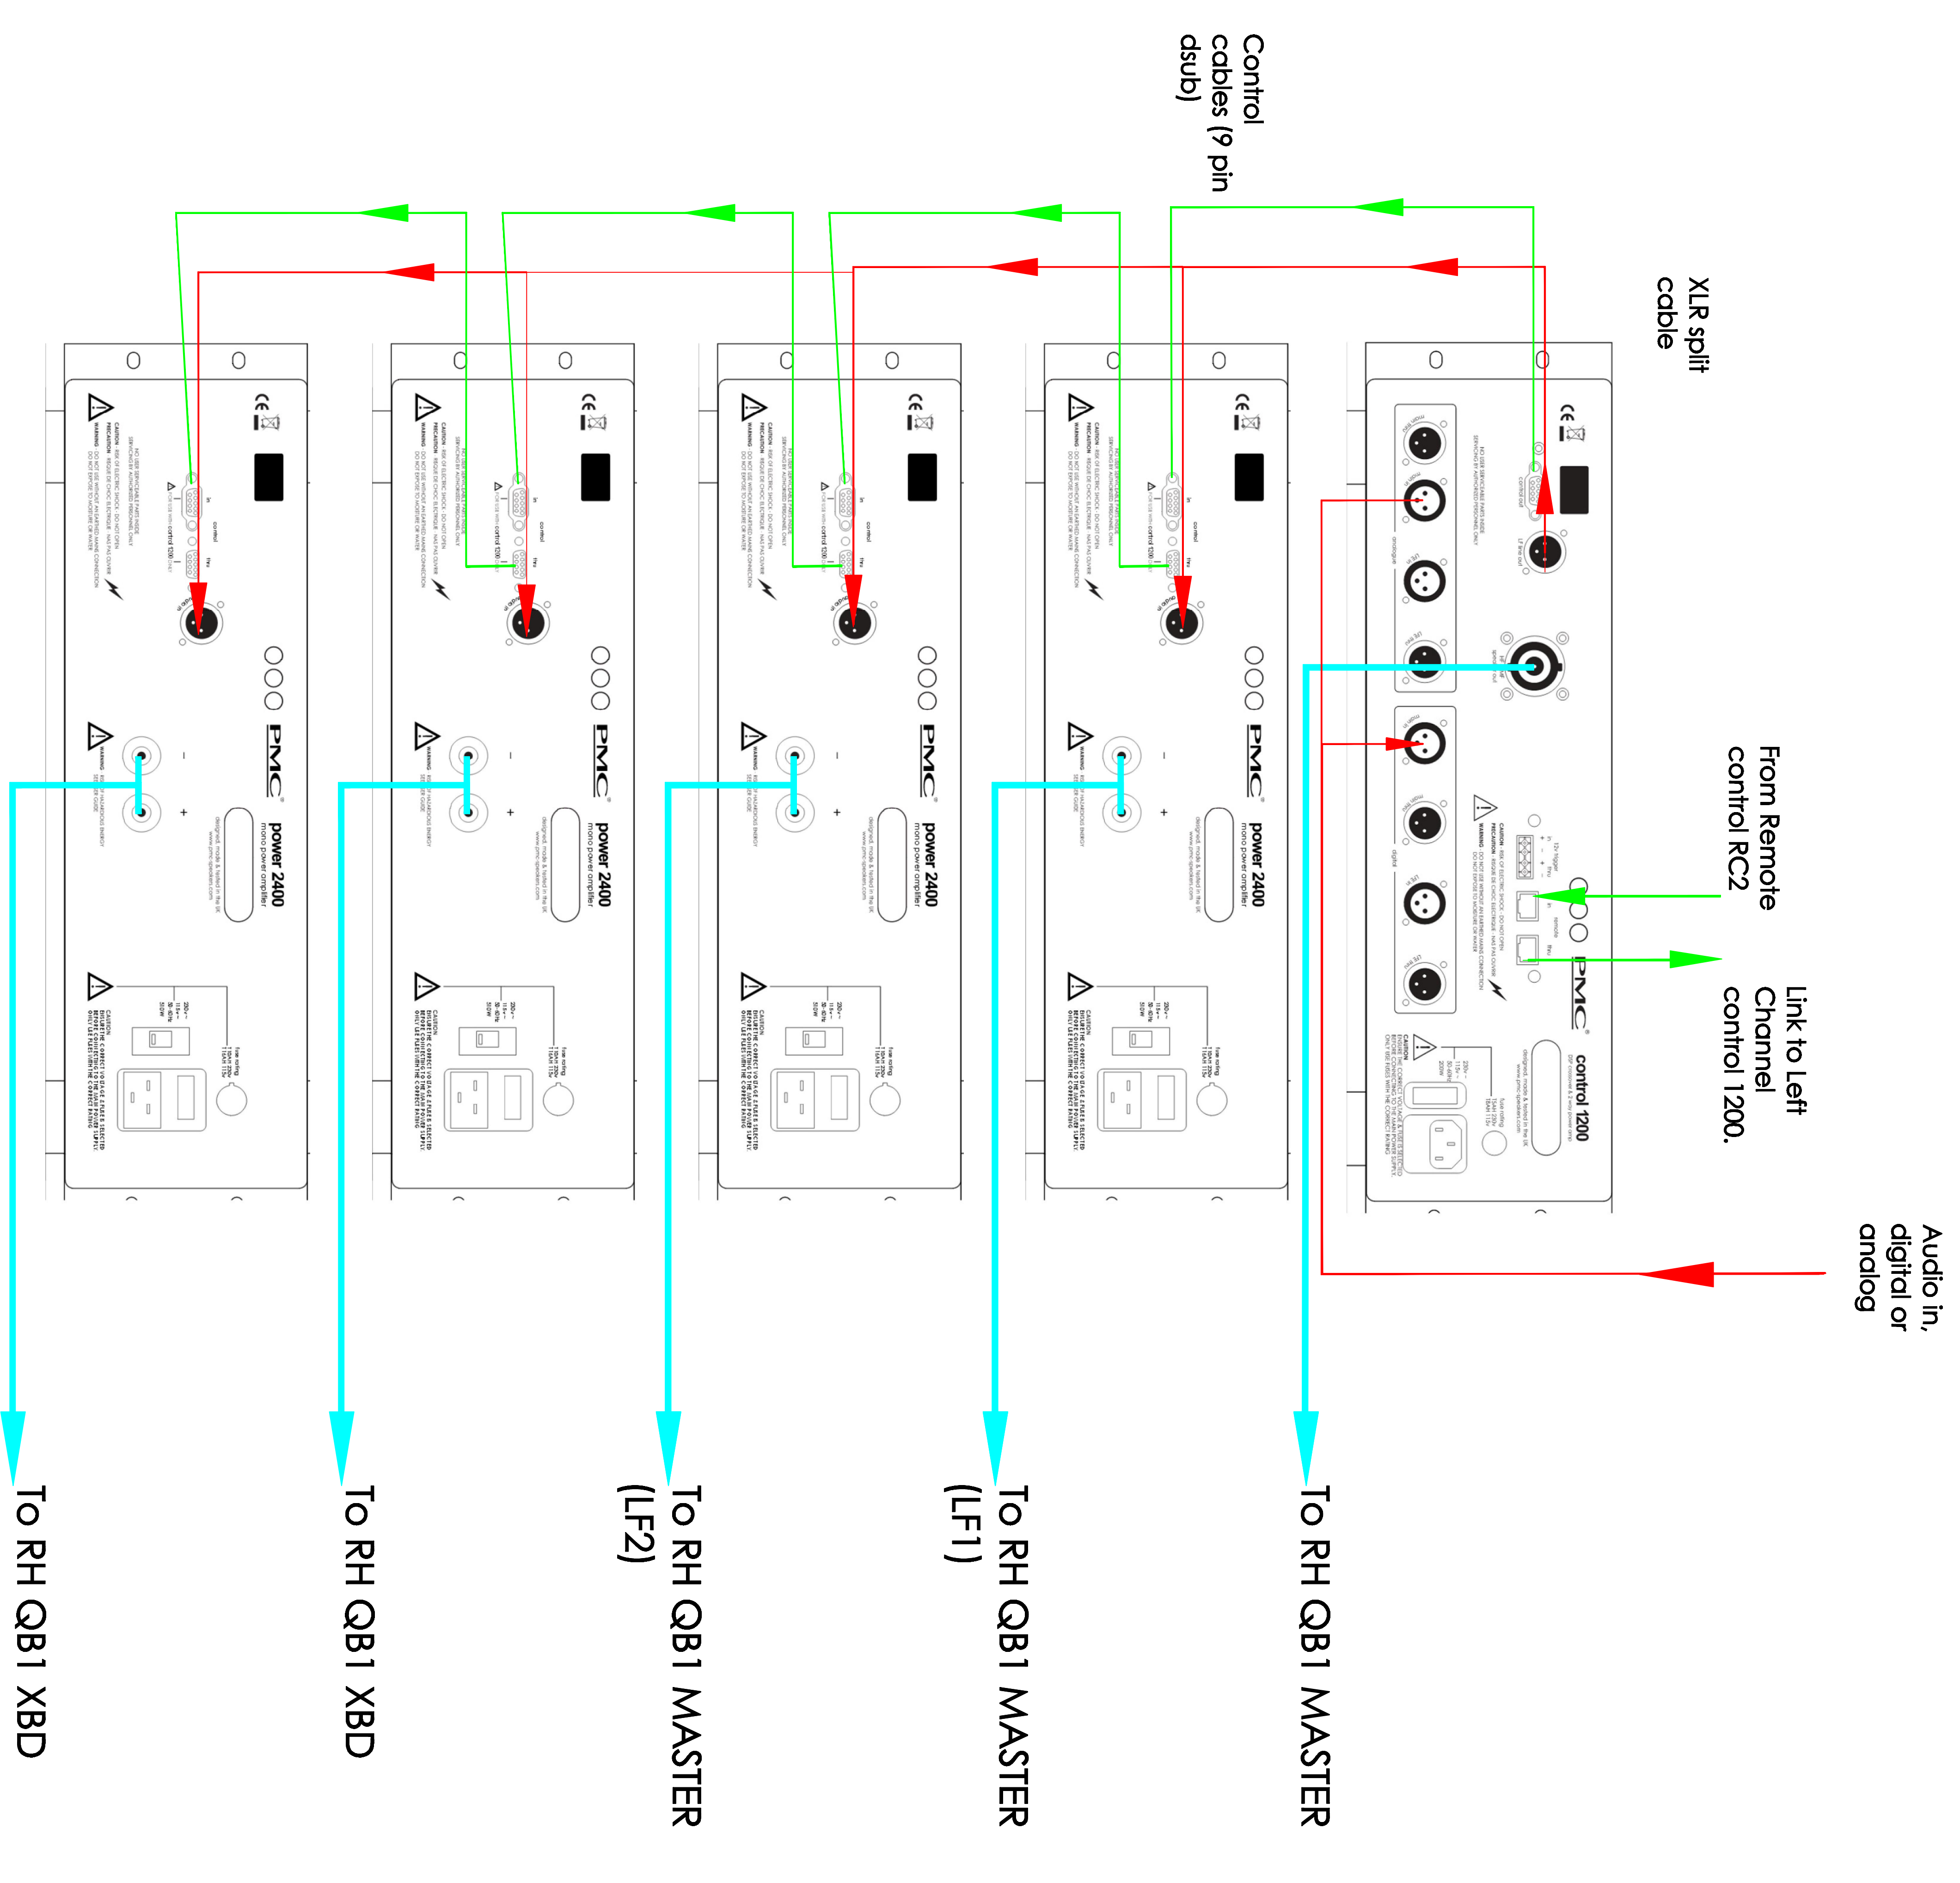

Right Channel

Front

Rear

Depth is 450mm