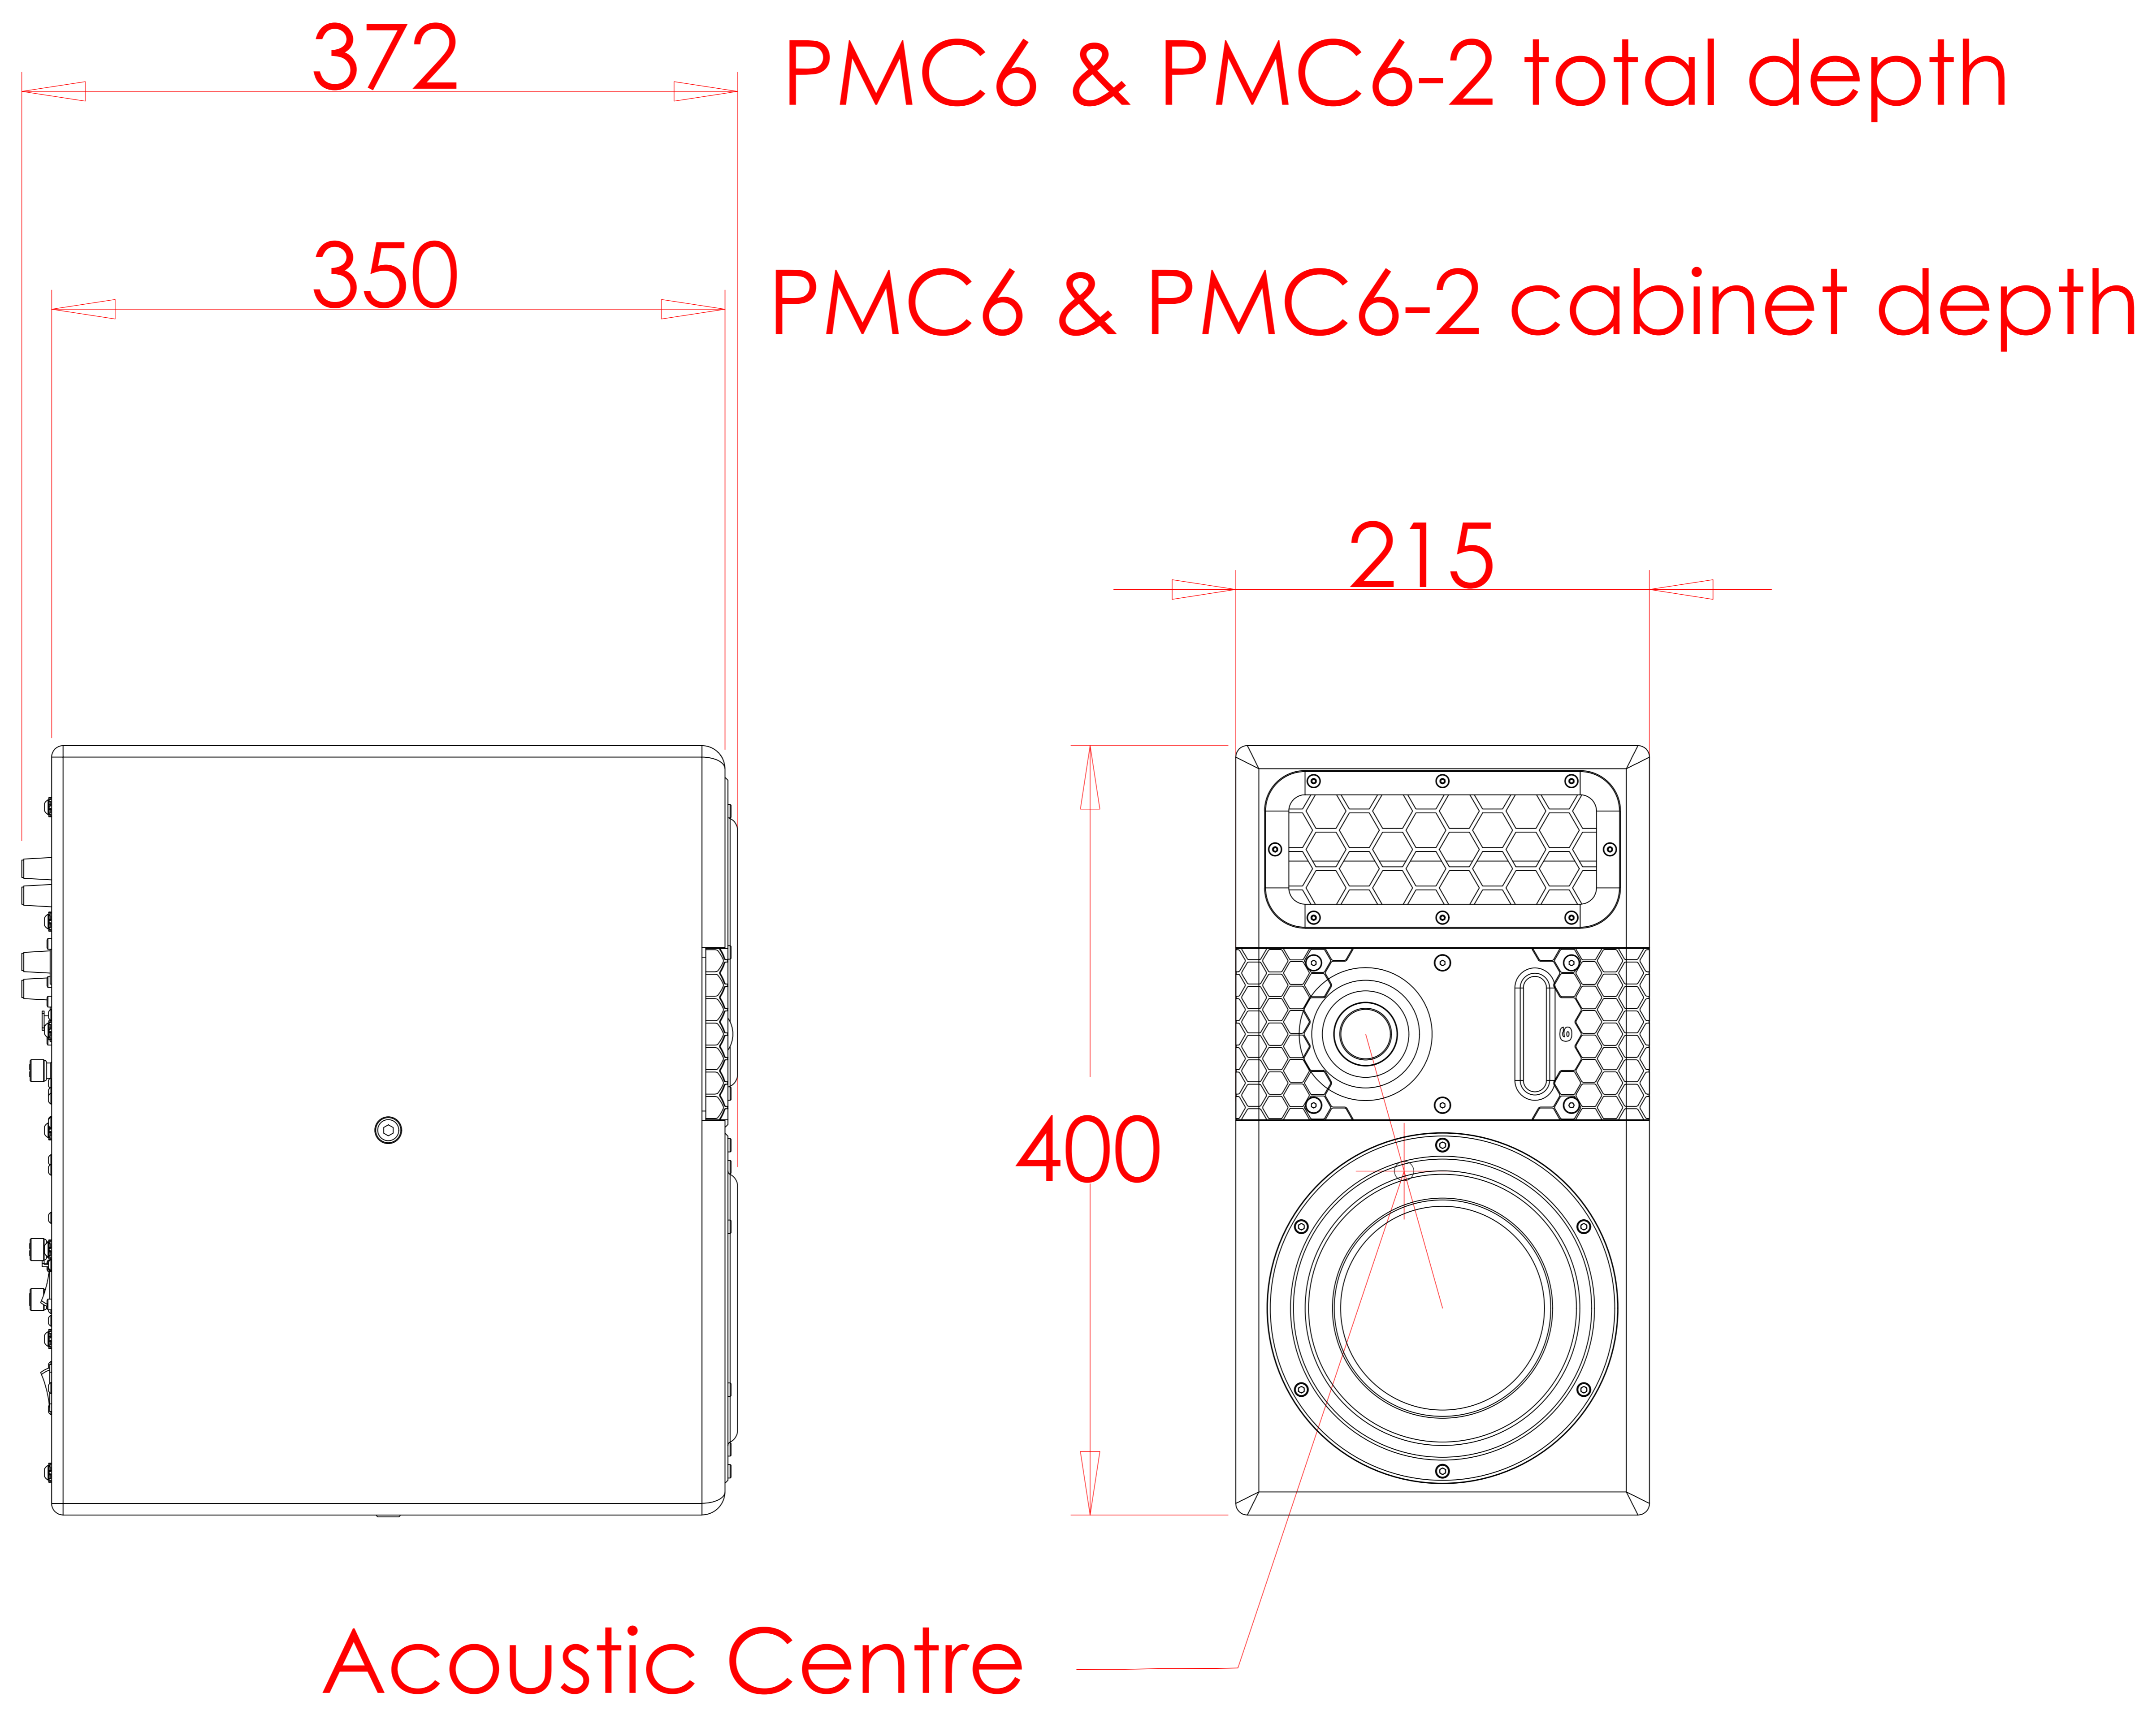

1
2
3
4
5
6
7
8

A

B

C

D

E

D

E

Product Weight:
PMC6 - 11.1KG

PMC®

THE PROFESSIONAL MONITOR COMPANY
Holme Court
Biggleswade, Bedfordshire SG18 9ST
Tel: 01767 686 300

SIZE	TITLE	5			
A3 PROJECT	PMC 6	4			
SCALE	Studio	3			
1:10	PART NO. REV.	2			
SHEET	All Tolerances +/-0.2mm Unless otherwise stated	1	PM	Dimensions	27/08/21
1 of 1	All Dimensions in mm	ISS.	INIT.	DESCRIPTION	DATE APP.