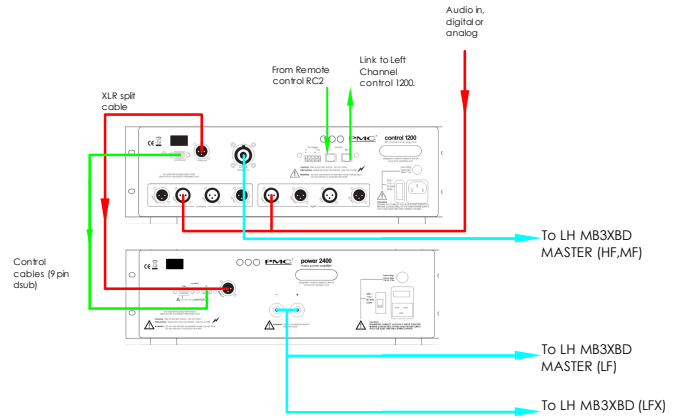

## Left Channel

### Front

CONTROL  
1200

POWER  
2400

## Right Channel