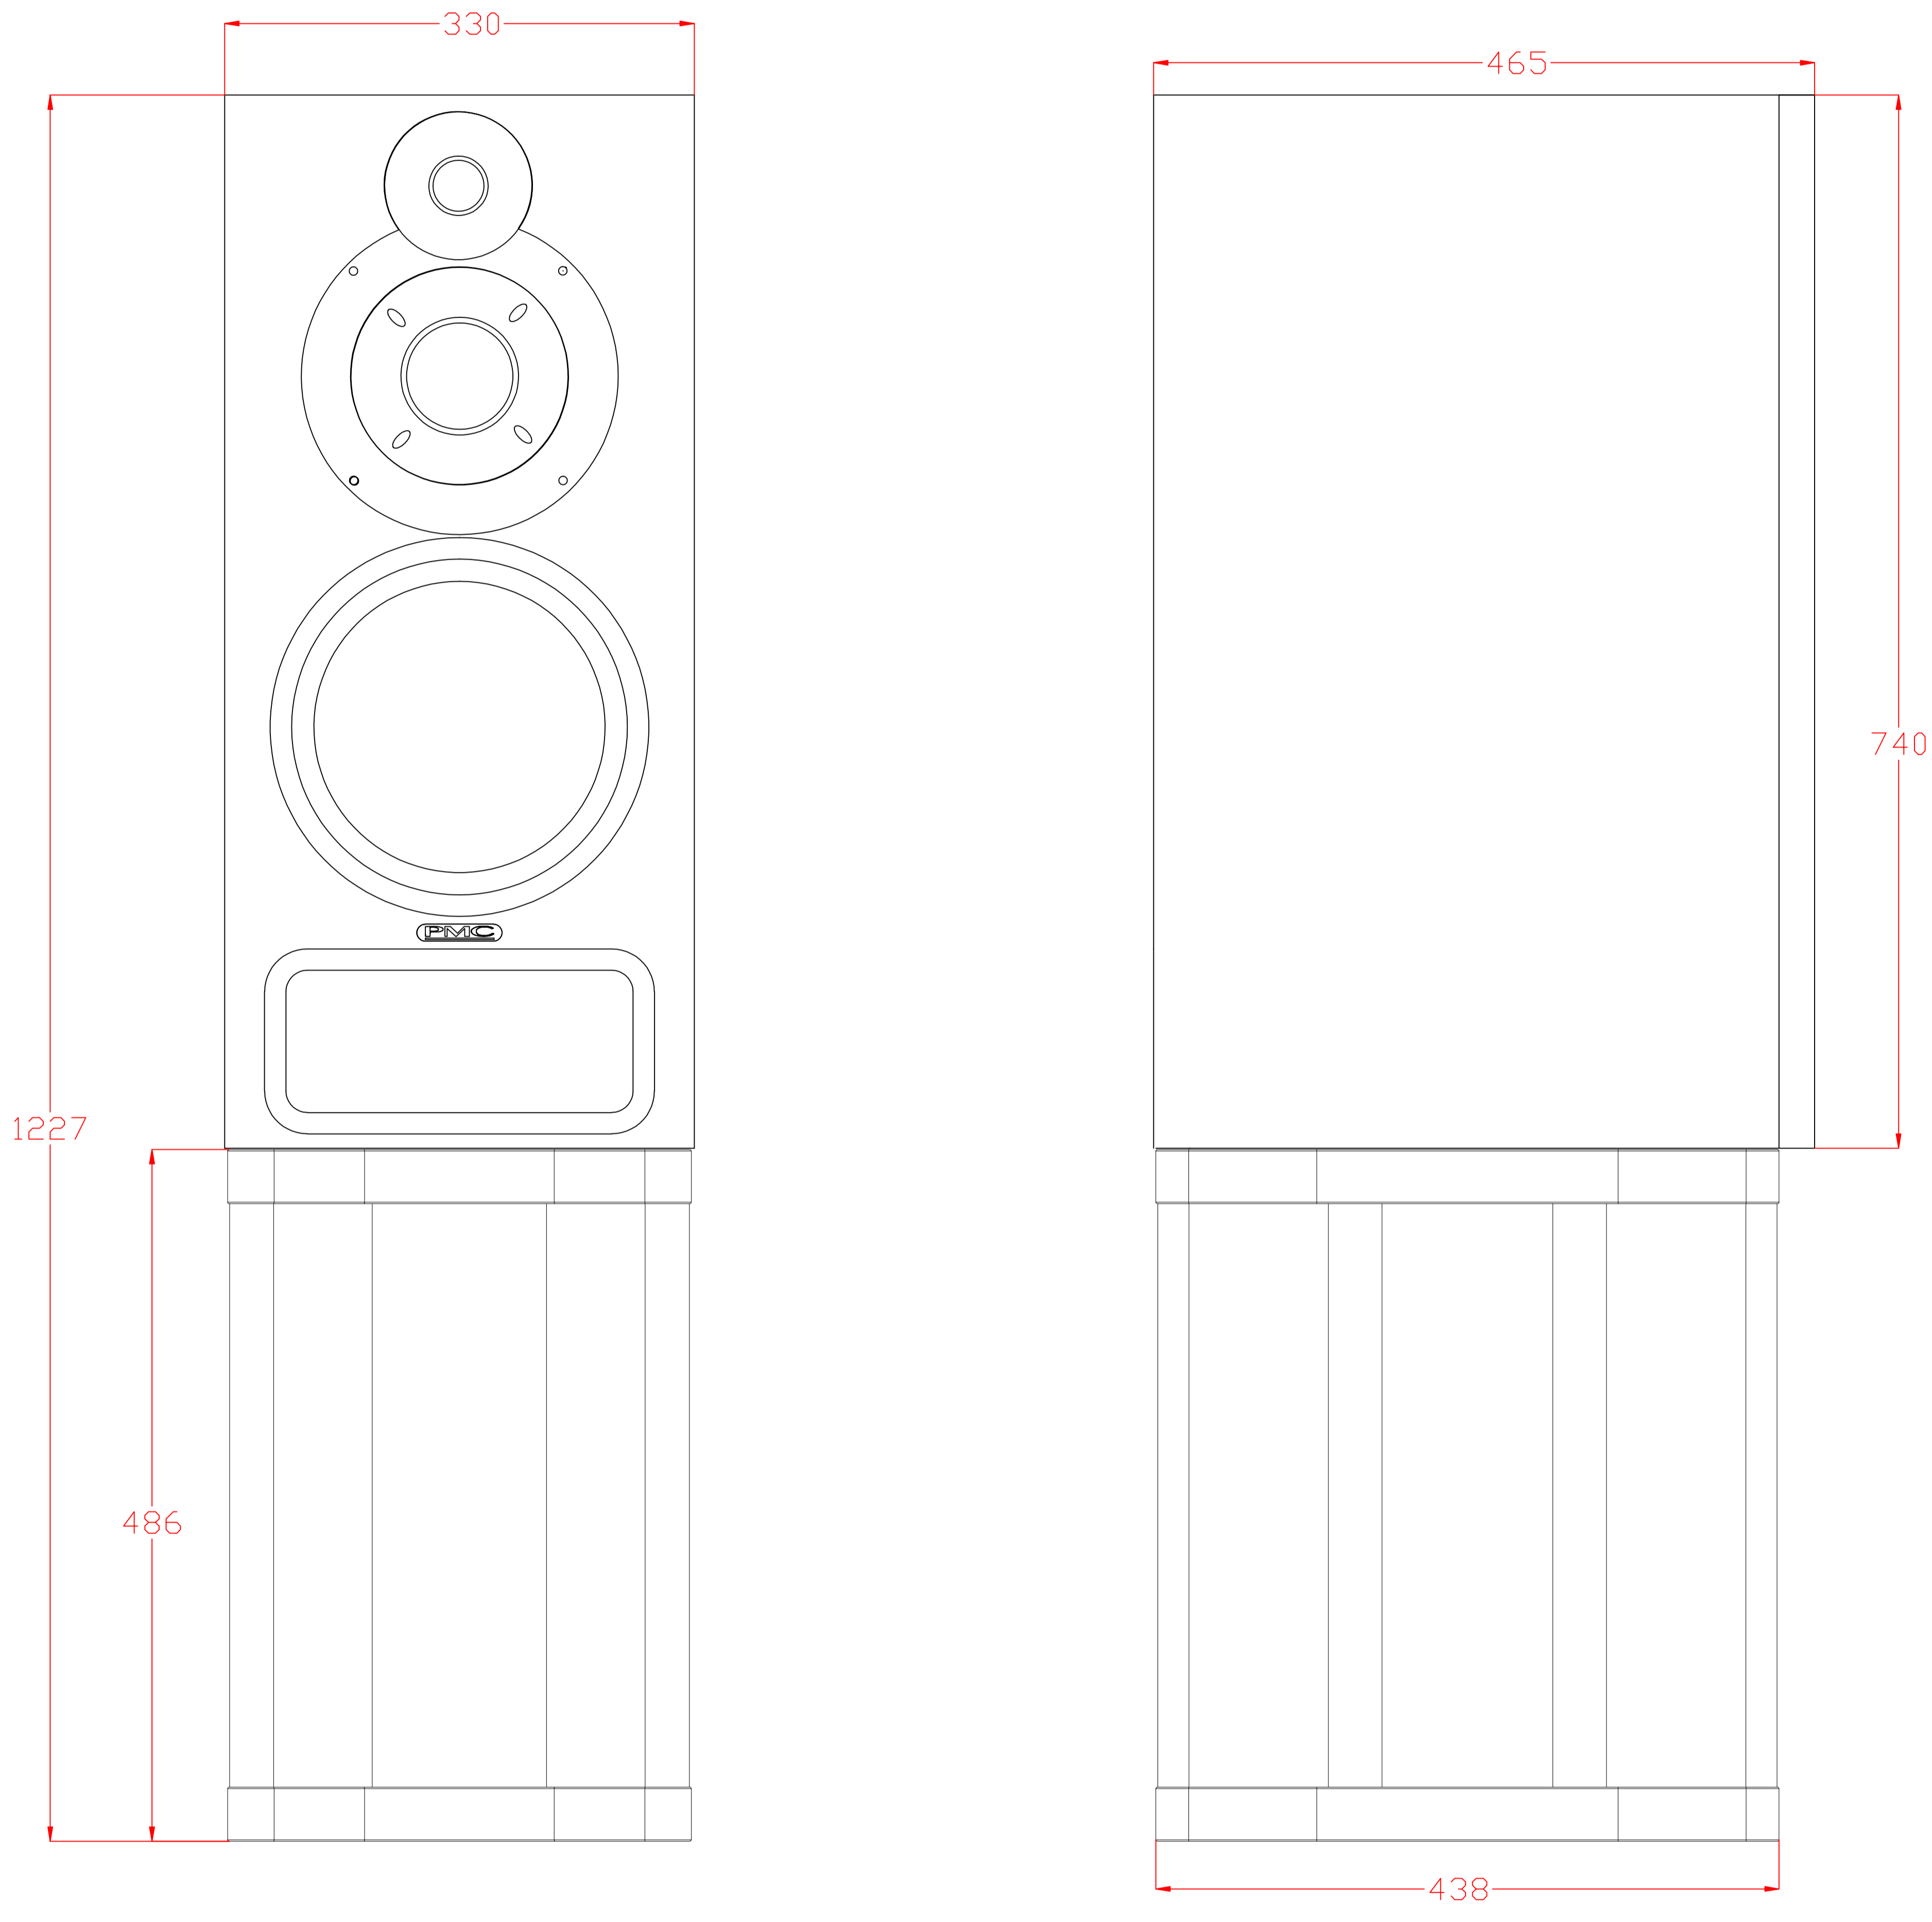

2

3

4

5

6

7

8

9

10

IB2-Se
 Cabinet Weight: 49kg
 Stand Weight: 13kg
 Total: 62kg
 Note: Overall dimensions do not include spikes, spikes are an additional 50mm high

THE PROFESSIONAL MONITOR COMPANY
 43-45 Crawley Green Road
 Luton, Bedfordshire LU2 0AA
 Tel: 0870 444 1044 Fax: 0870 444 1045

SIZE	A4	TITLE	IB2-P-SE Dimensions with stand	5				
		PROJECT	Se	4				
SCALE	N/A	DRAWING NO.		3				
SHEET	1 of 1	All Tolerances +/-0.2mm Unless otherwise stated		2				
				1	PM	Dimension Drawing	08/08/14	
				ISS.	INIT.	DESCRIPTION	DATE	APP.