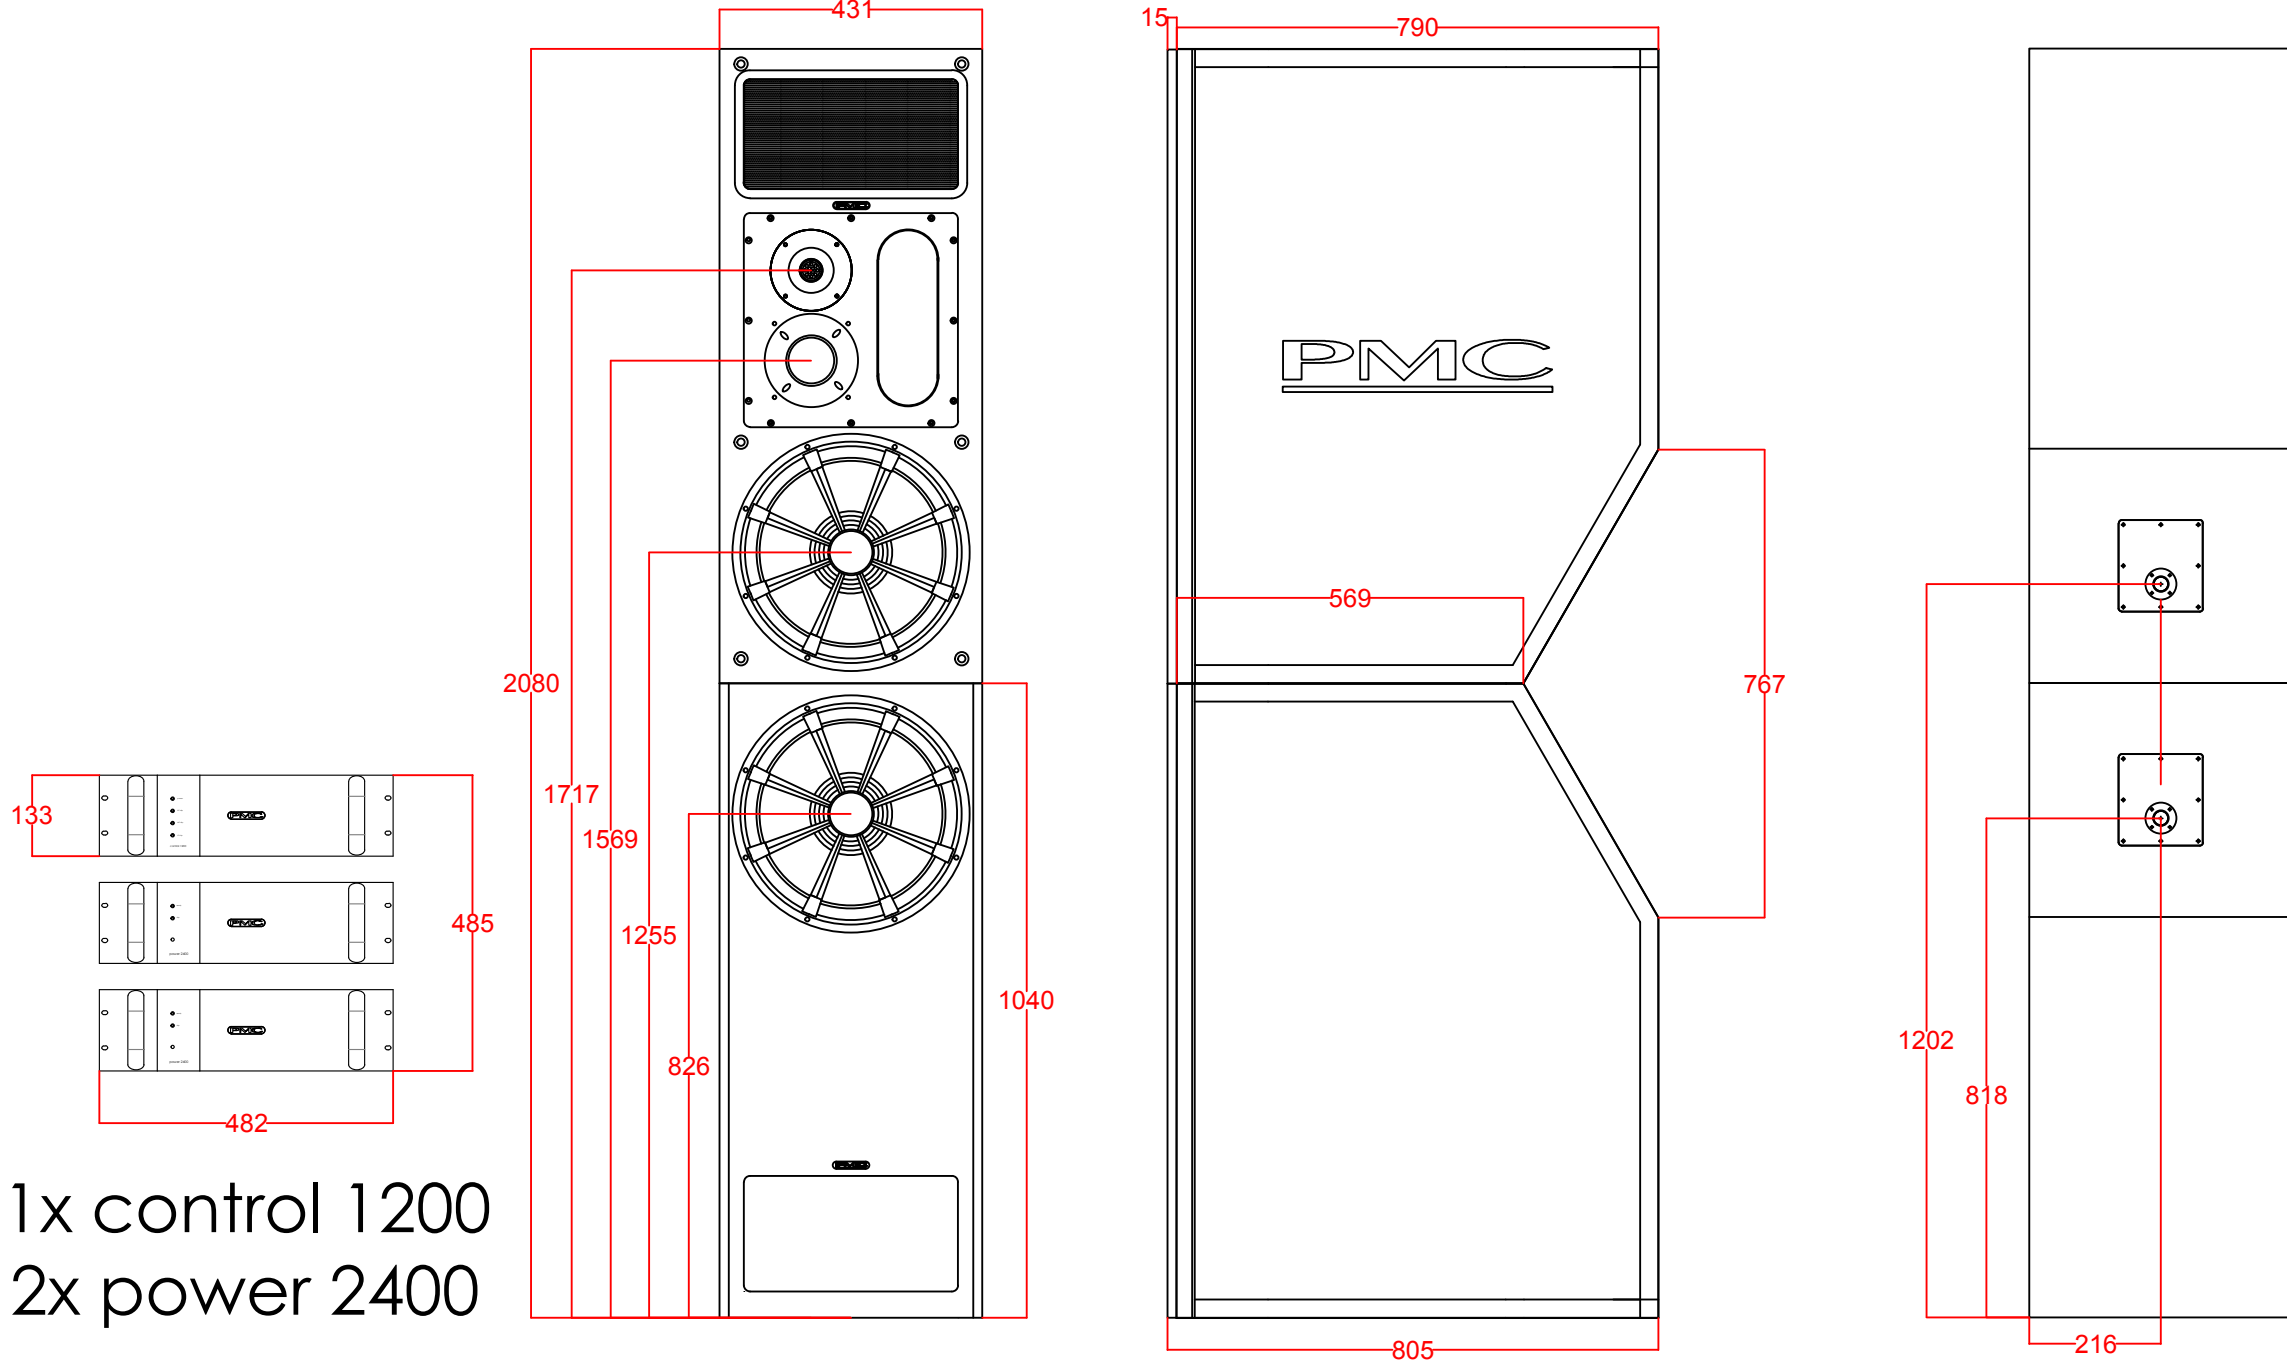

BB6XBDS-A

1x control 1200
2x power 2400

ALL DIMENSIONS IN MILLIMETRES

	THE PROFESSIONAL MONITOR COMPANY 43-45 Crawley Green Road Luton, Bedfordshire LU2 0AA TEL: 0870 4441044 FAX: 0870 4441045	ORIGINAL	DATE	INIT	PROJECT	TITLE	
		APPROVED	14-09-11	AW		BB6	BB6XBDS-A
		ISSUE 1					DRAWING NO.
		ISSUE 2					SHEET
		ISSUE 3					/