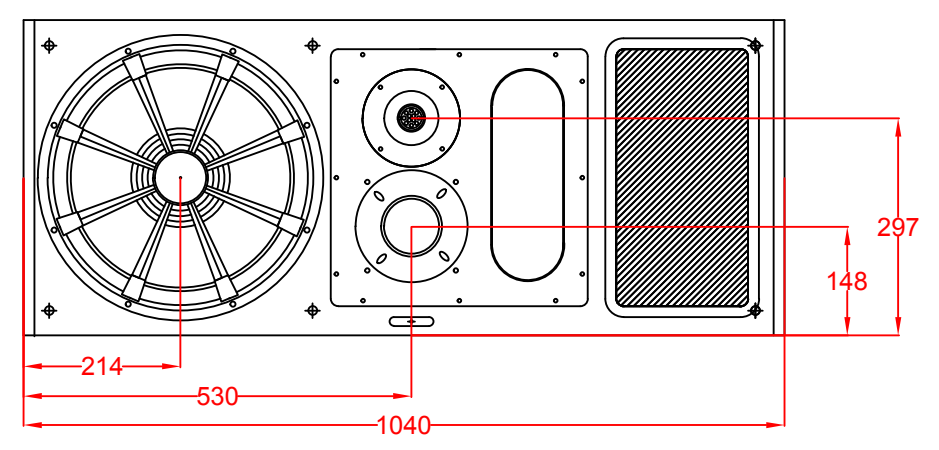

BB6HC-S-A

1x control 1200
1x power 2400

ALL DIMENSIONS IN MILLIMETRES

THE PROFESSIONAL MONITOR COMPANY
43-45 Crawley Green Road
Luton, Bedfordshire LU2 0AA
TEL: 0870 4441044 FAX: 0870 4441045

	DATE	INIT
ORIGINAL	14-09-11	AW
APPROVED		
ISSUE 1		
ISSUE 2		
ISSUE 3		

PROJECT BB6

TITLE BB6HC-S-A	
DRAWING NO.	SHEET /