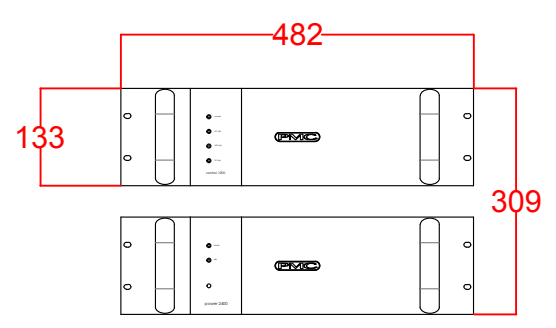

BB6HC-S-A

1x control 1200
1x power 2400

ALL DIMENSIONS IN MILLIMETRES

THE PROFESSIONAL MONITOR COMPANY
43-45 Crawley Green Road
Luton, Bedfordshire LU2 0AA
TEL: 0870 4441044 FAX: 0870 4441045

	DATE	INIT
ORIGINAL	14-09-11	AW
APPROVED		
ISSUE 1		
ISSUE 2		
ISSUE 3		

PROJECT BB6

TITLE BB6HC-S-A	
DRAWING NO.	SHEET /