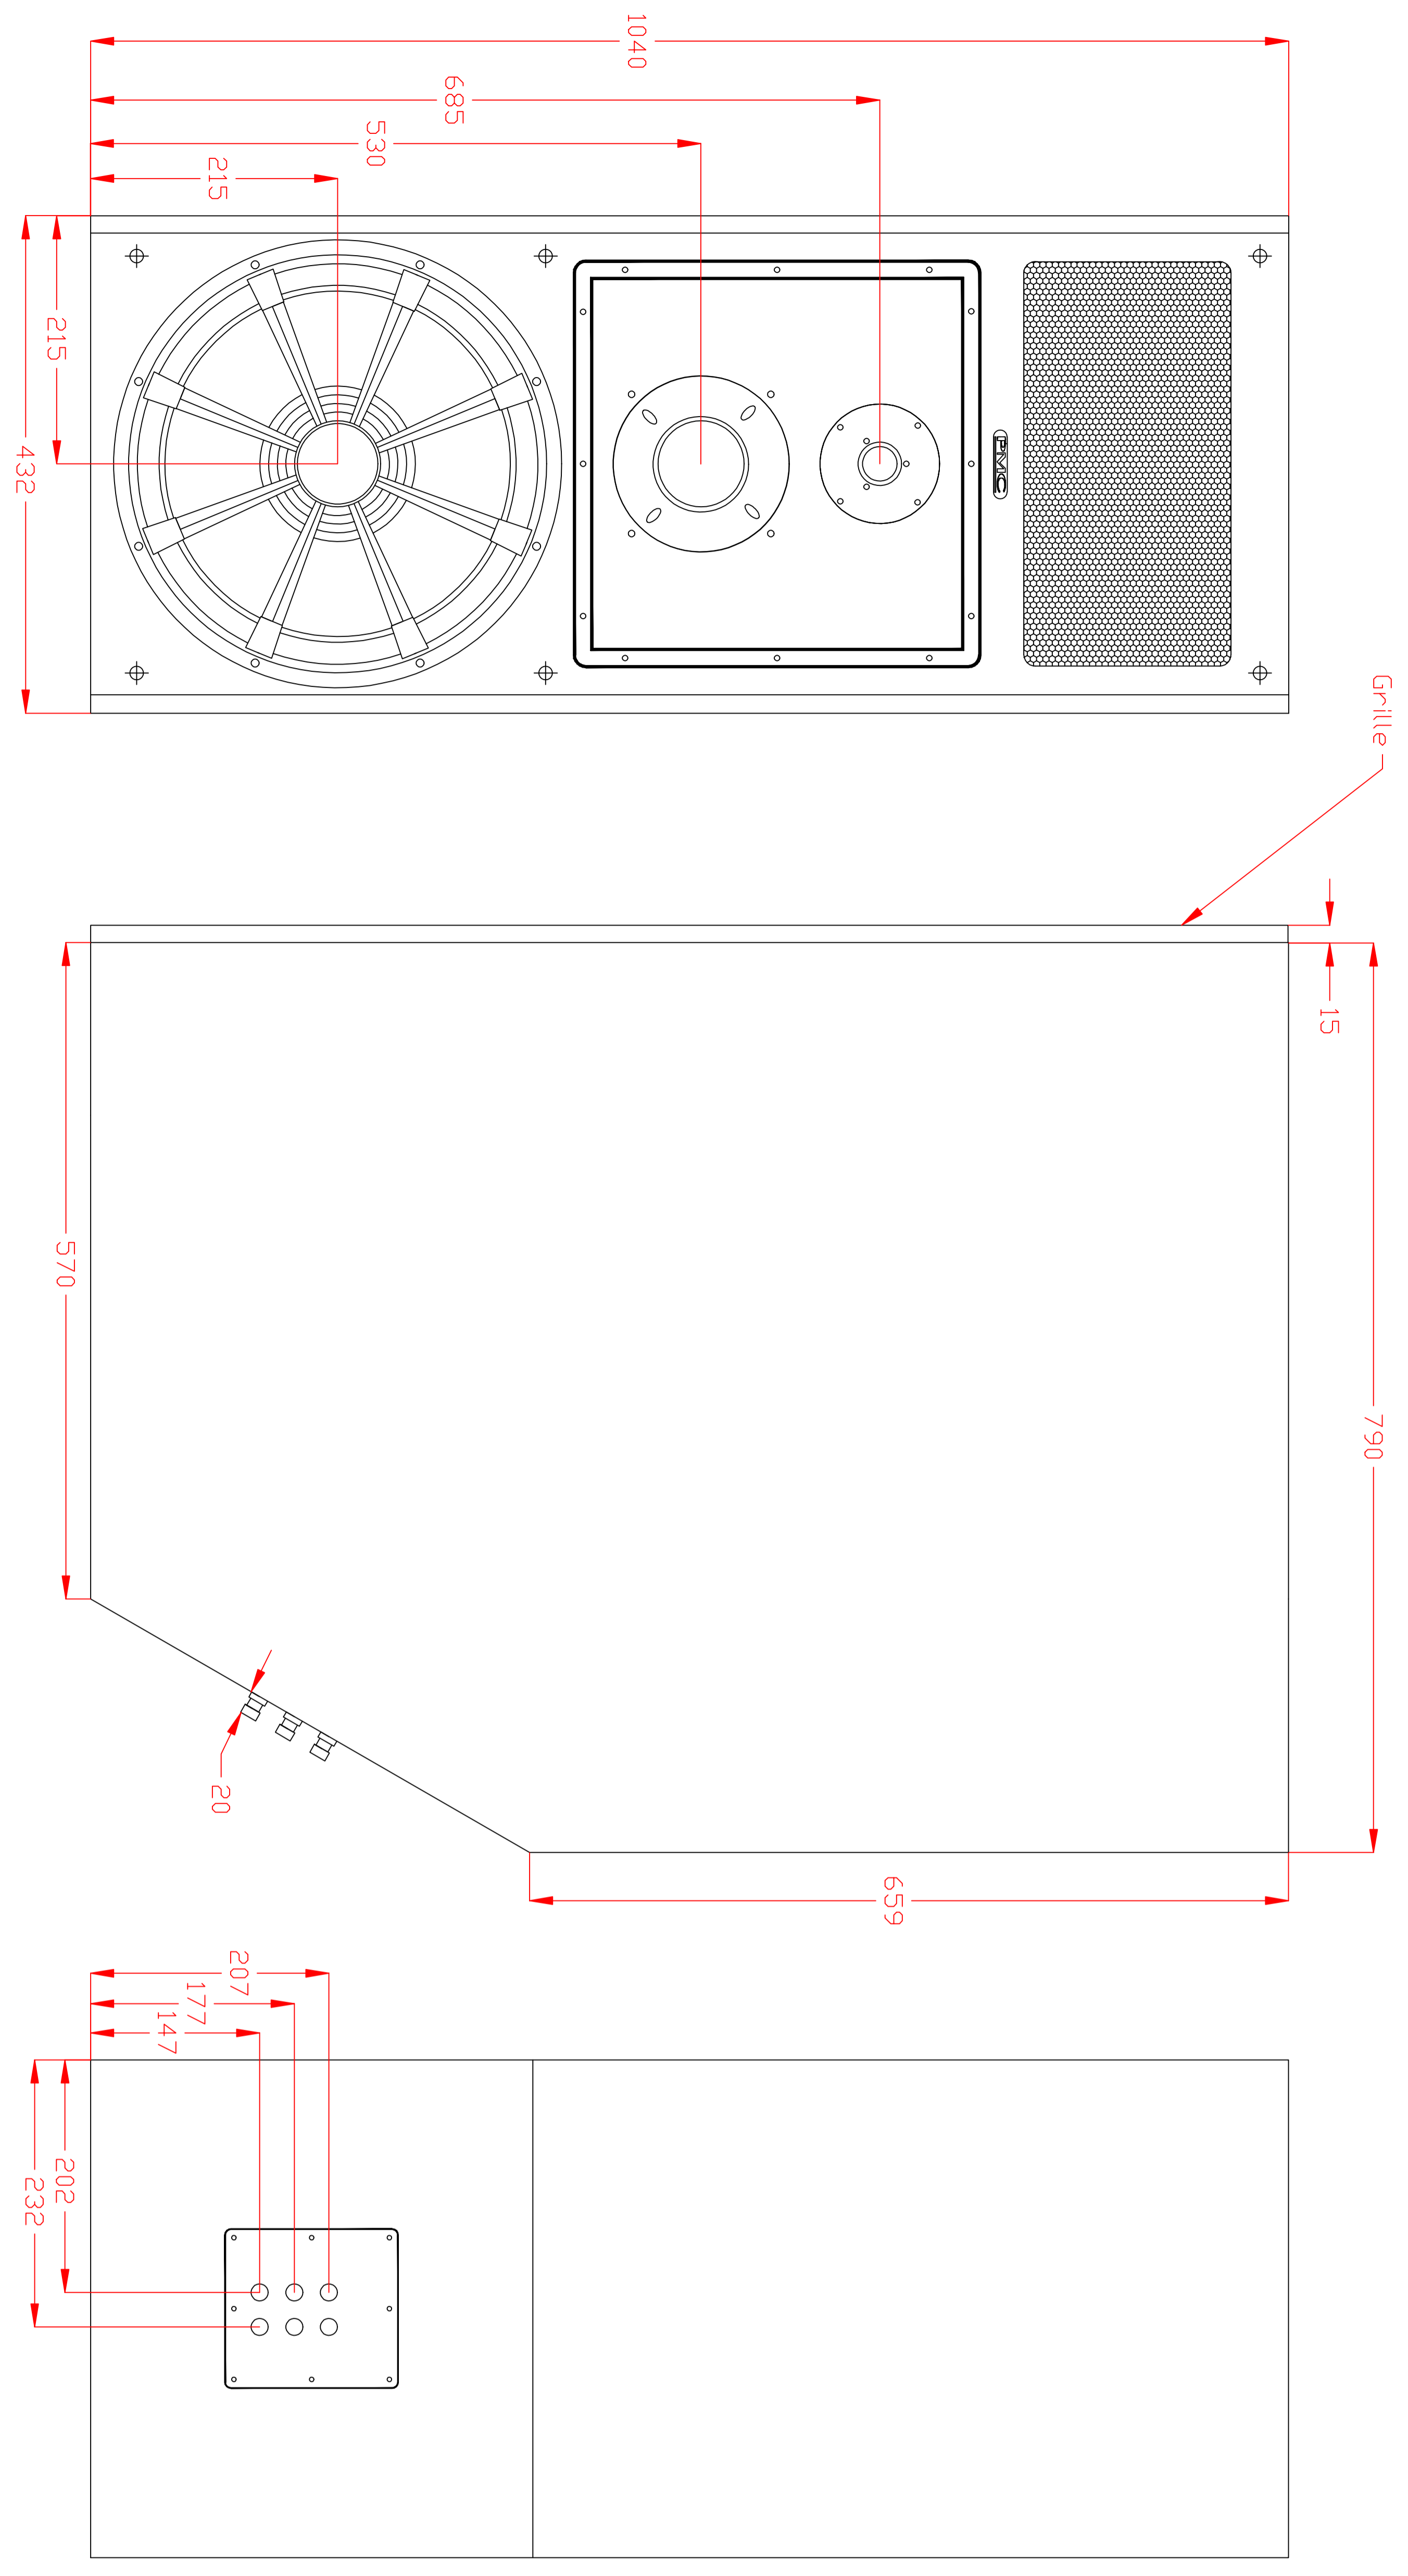

(VERTICAL)

(HORIZONTAL)

ALL DIMENSIONS IN MILLIMETRES

THE PROFESSIONAL MONITOR COMPANY  
 43-45 Crawley Green Road  
 Luton, Bedfordshire LU2 0AA  
 TEL: 0870 4441044 FAX: 0870 4441044

DATE	INIT
ORIGINAL	
APPROVED	
ISSUE 1	1/11/06 OAT
ISSUE 2	16-01-07 OAT
ISSUE 3	

PROJECT  
 BB5

TITLE  
 BB5-P CENTRE  
 VIEW DIMS  
 DRAWING NO. BB5CN2  
 SHEET /