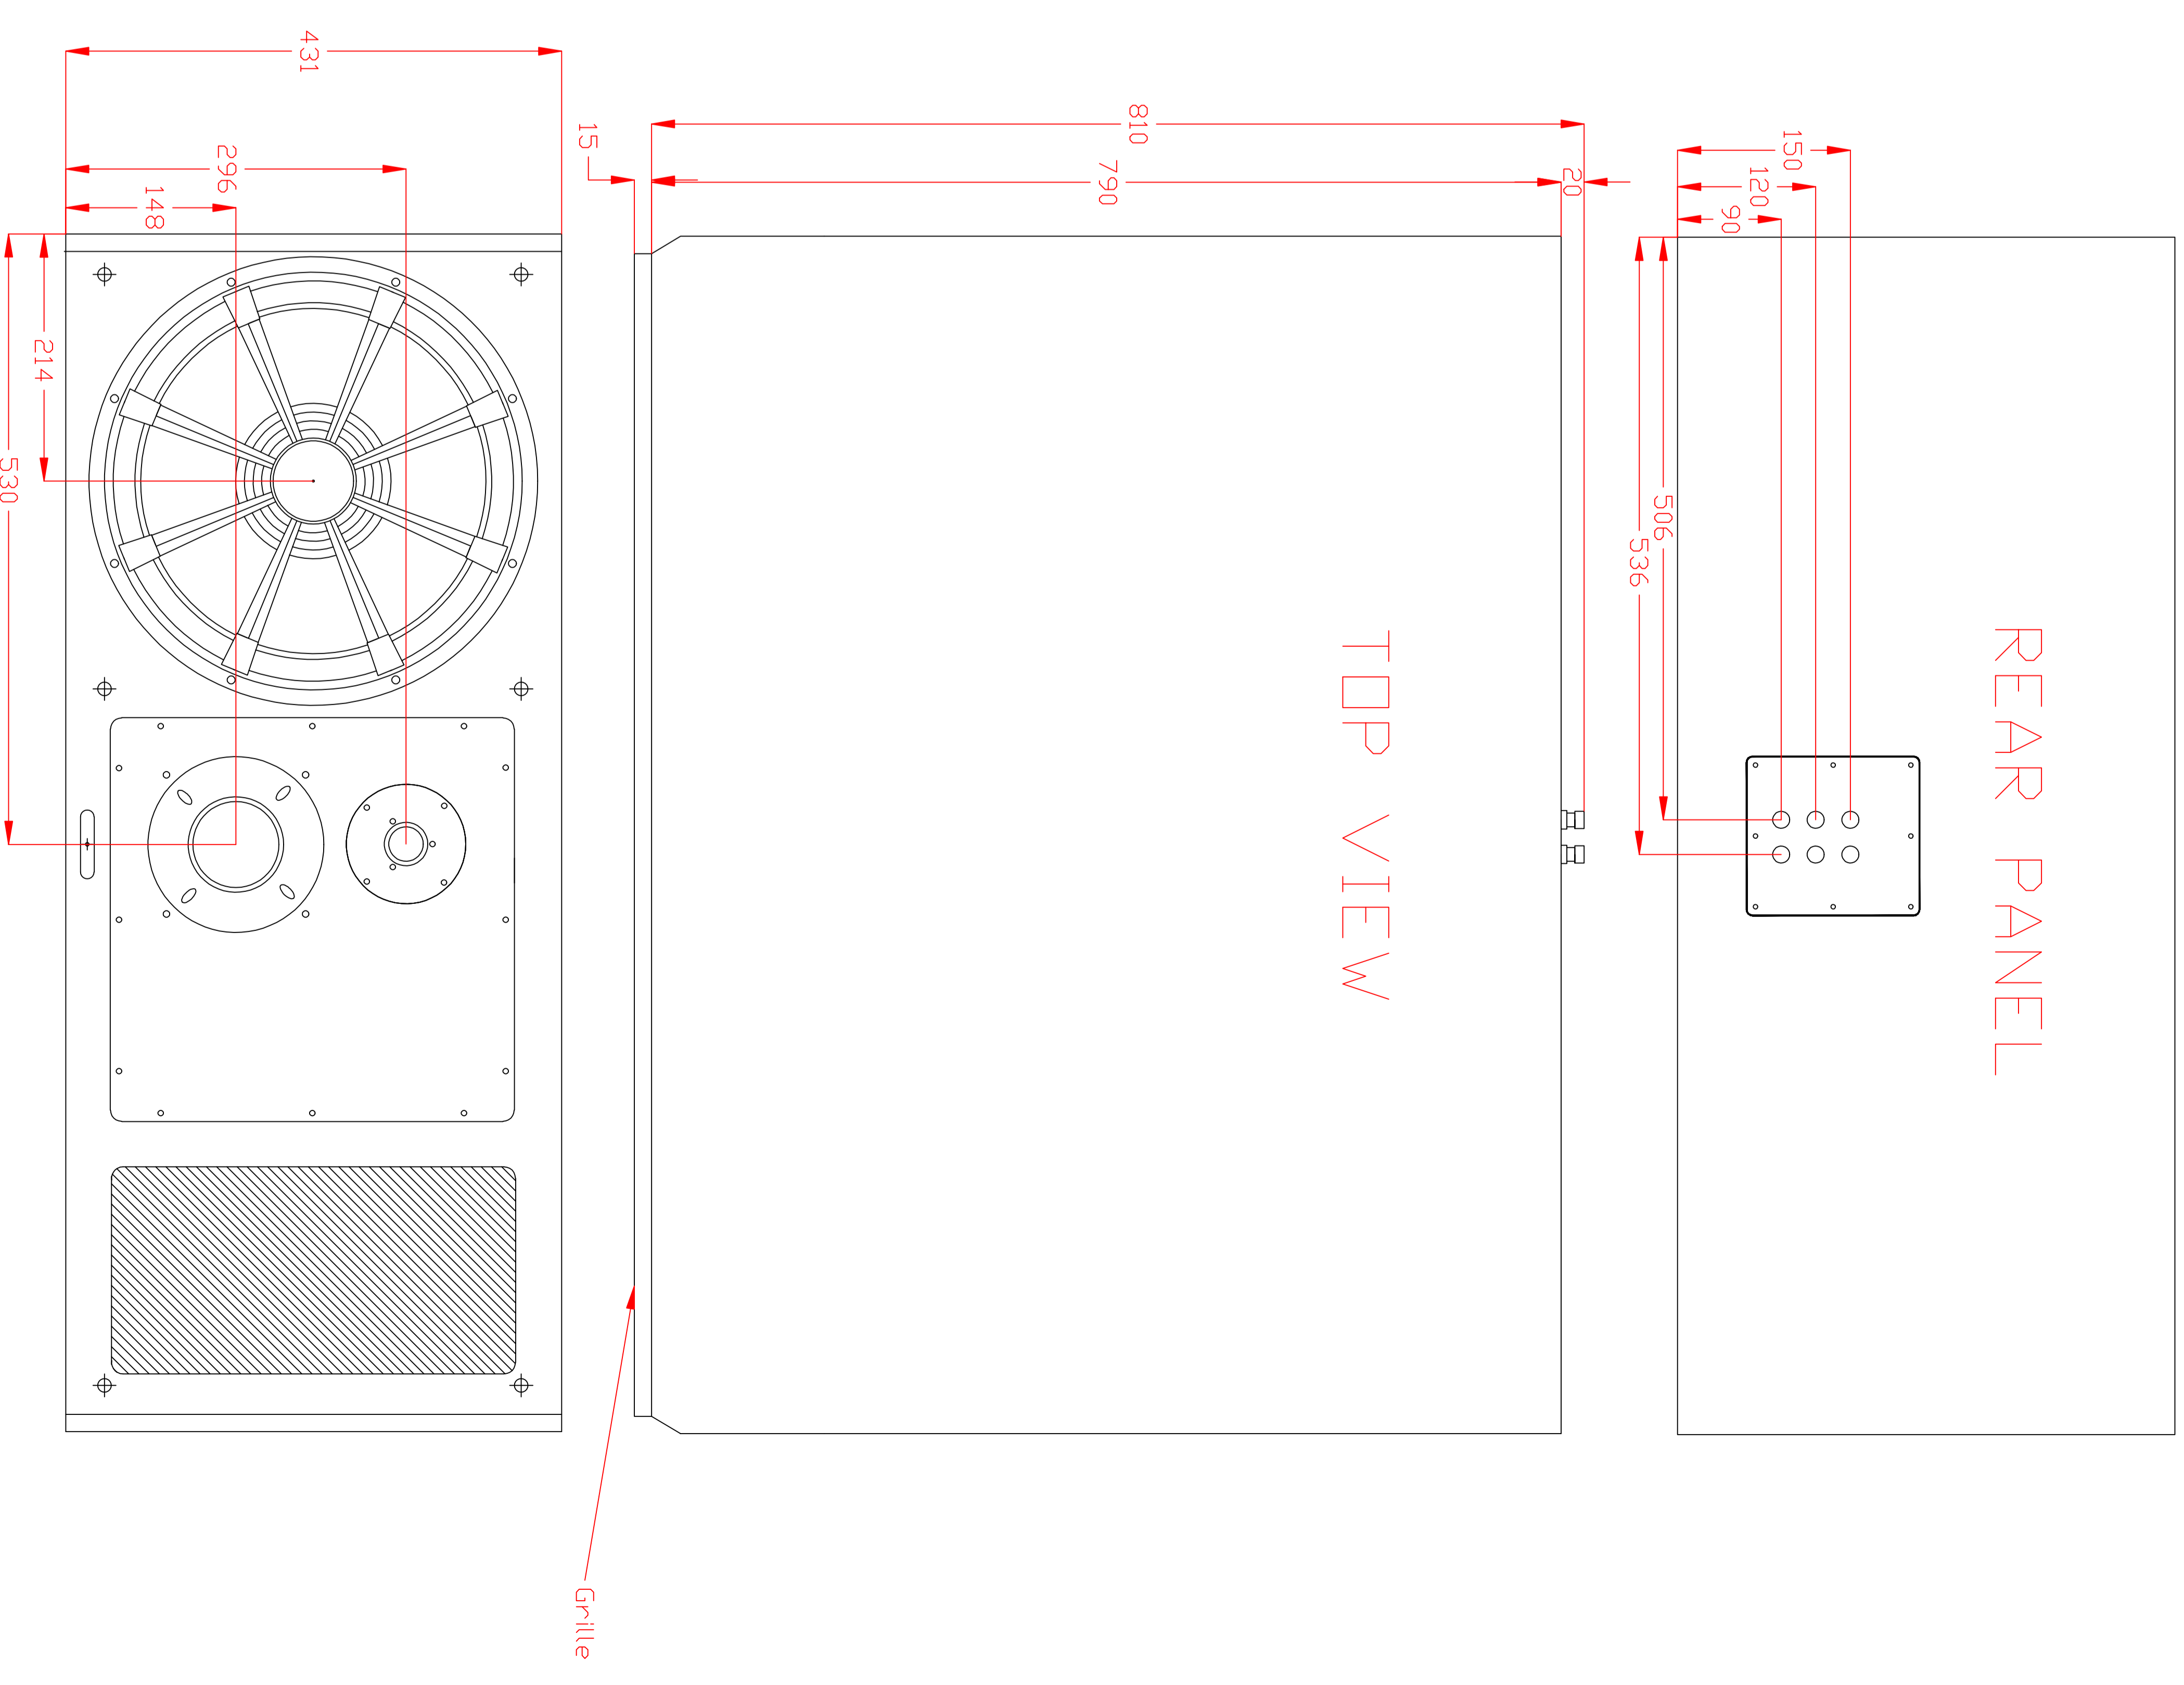

(VERTICAL)

(HORIZONTAL)

ALL DIMENSIONS IN MILLIMETRES

THE PROFESSIONAL MONITOR COMPANY  
 43-45 Crawley Green Road  
 Luton, Bedfordshire LU2 0AA  
 TEL: 0870 4441044 FAX: 0870 4441044

DATE	INIT
ORIGINAL	
APPROVED	
ISSUE 1	1/11/06 OAT
ISSUE 2	16-01-07 OAT
ISSUE 3	

PROJECT  
 BB5

TITLE  
 BB5-P CENTRE  
 VIEW DIMS  
 DRAWING NO. BB5CN2  
 SHEET /